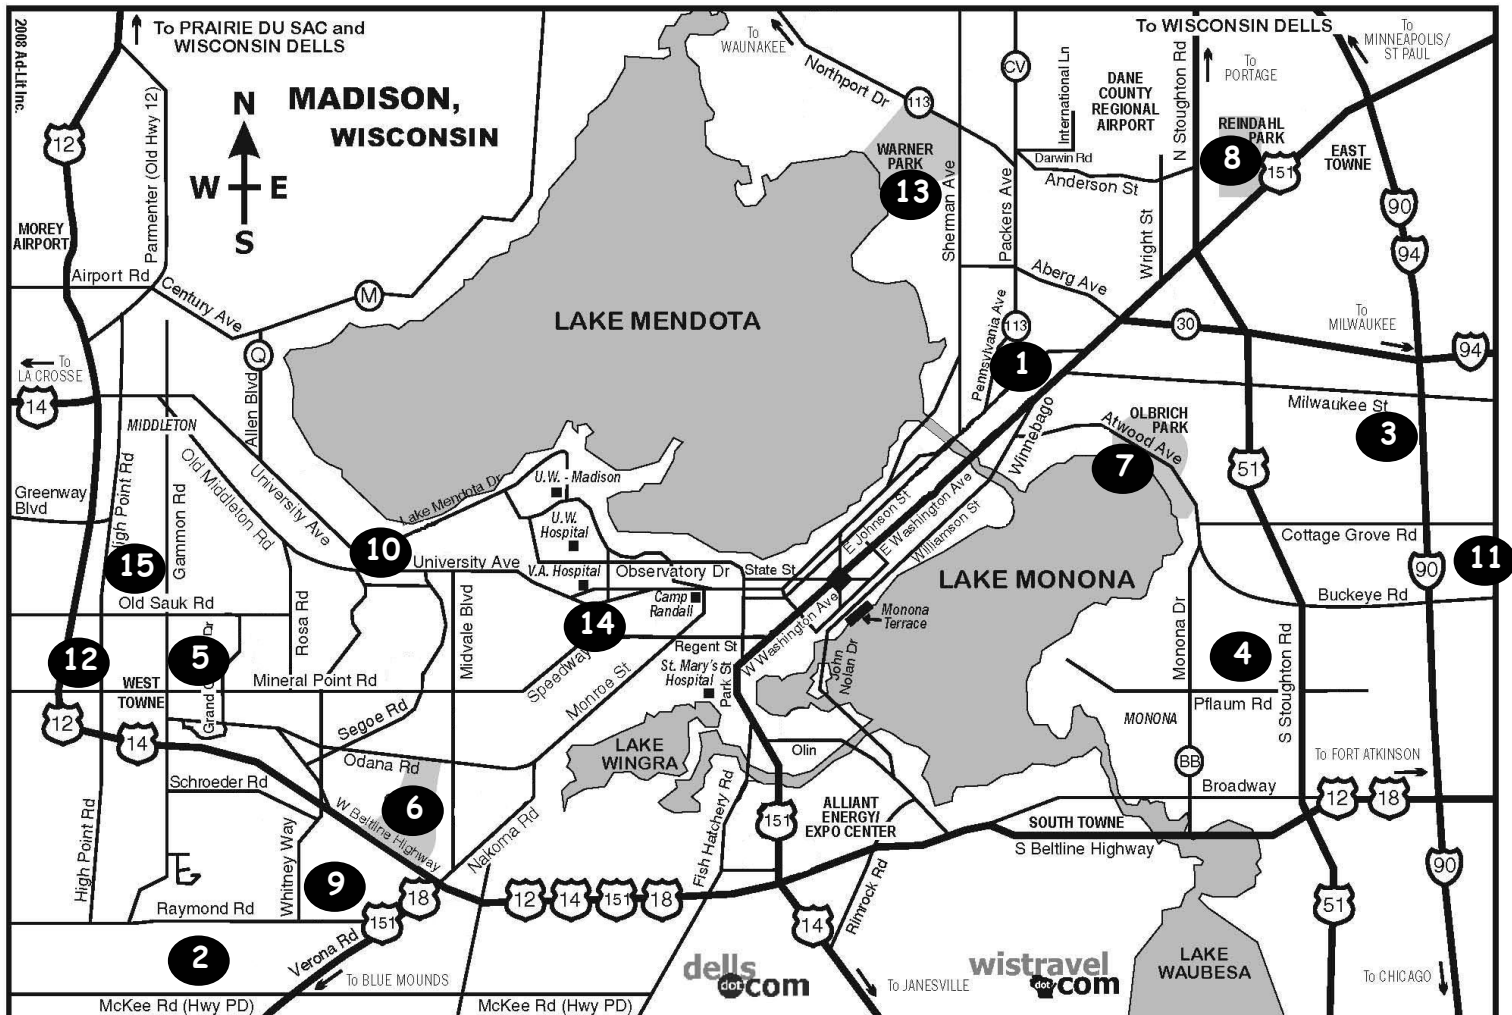

TENNIS COURTS used for MSCR Lesson Program

- | | |
|--|--|
| <p>1 EAST HIGH SCHOOL</p> <p>2 HUEGEL PARK</p> <p>3 KENNEDY PARK</p> <p>4 LA FOLLETTE HIGH SCHOOL</p> <p>5 MEMORIAL HIGH SCHOOL</p> <p>6 ODANA HILLS GOLF COURSE</p> <p>7 OLBRICH PARK</p> <p>8 REINDAHL PARK</p> <p>9 ORCHARD RIDGE PARK</p> <p>10 RENNEBOHM PARK</p> <p>11 RICHMOND HILLS</p> <p>12 WALNUT GROVE PARK</p> <p>13 WARNER PARK</p> <p>14 WEST HIGH SCHOOL</p> <p>15 WEXFORD PARK</p> | <p>Park in large lot off Fourth St. Courts located at corner of Fourth and Johnson.</p> <p>5902 Williamsburg Way, off of Verona Rd. Courts are located off Monticello Way.</p> <p>5202 Retana Dr. Courts located behind Kennedy school or enter from Coach House Dr. and Retana Dr.</p> <p>Large lot off Pflaum Rd. Courts located off northeast corner of parking lot.</p> <p>Park in large lot off Mineral Point Rd. Courts located north of the football field.</p> <p>Located at Odana Hills golf Course, 4635 Odana Rd.</p> <p>3400 block of Atwood Ave. Courts located next to beach house.</p> <p>1818 Portage Rd. off of East Washington Ave.</p> <p>1700 block of Gilbert Rd. between Raymond Rd. and Hammersley Rd.</p> <p>115 North Eau Claire Ave.</p> <p>6117 Cottontail Trail.</p> <p>202 North Westfield Rd.</p> <p>3200 block of N. Sherman Ave. at Northport Dr. Courts located near the woods.</p> <p>Courts located at corner of Regent St. and Highland Ave.</p> <p>101 North Westfield Rd</p> |
|--|--|

This map is provided under the copyright of Ad-Lit Inc., 2008. Use without the expressed written consent of Ad-Lit Inc. is strictly prohibited.